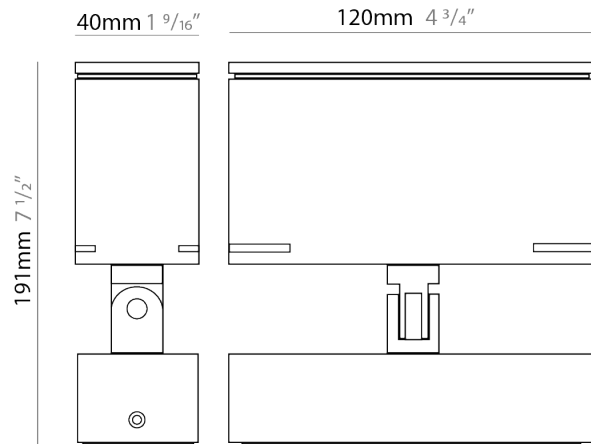

TARGET SURFACE

E9F232- _____ - _____
base number   Finish   Lens
                         Options   Options

1. To build a product code in our configurator select the specify button on the base model # product page
2. To build a manual product code on this datasheet choose from the options listed below in blue font and add the suffix to the base model #

GENERAL

Series: Target
Brand: Platek
Division: Exterior
Mounting Type: Surface
Mounting Location: Above Ground
Subcategory: Flood

PHYSICAL

Shape: Rectangle
Length (mm): 120
Length (in): 4 ³/₄
Width (mm): 40
Width (in): 1 ⁹/₁₆
Height (mm): 191
Height (in): 7 ¹/₂
Light Distribution: Adjustable / Direct
Screws: A4 stainless steel
Diffuser: Clear tempered glass
Fixture Finish: [BLK / WHI / GRY / COR / ANT / BRZ](#)
Fixture Material: Aluminum Die Cast
Cable Details: 2000mm Cable

ELECTRICAL

Lamp Type: LED
Total Output Wattage (W): 8
Dimming: DMX
Driver Included: No
Driver Location: Remote
Driver Type: Constant Current - Universal
Driver Class: Class 2
Input Voltage (V): 120 - 277
Constant Current (MA): 700

LED

Number of LEDs: 4
Color Temperature (°K): RGBW
CRI: >80 CRI
Lamp Life (hrs): 60000
Special LEDs offerings: RGBW

OPTICAL

Optic°: [9 / 24 / 48 / ELL](#)
Adjustability: Tilt 90°

RATINGS AND CERTIFICATIONS

Certified By: Certified for North American Standards
IP Rating: IP66
IK Rating: IK08
Bug Rating: B3 U0 G0