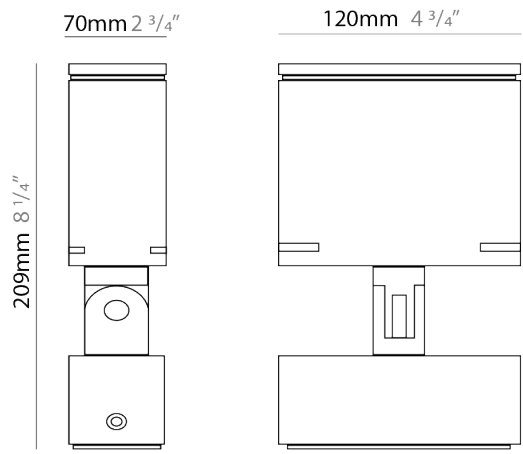

PROJECT
TYPE
SPECIFIER
QUANTITY
DATE

TARGET SURFACE

E9F233- -
base number   Finish   Lens
                         Options   Options

1. To build a product code in our configurator select the specify button on the base model # product page
2. To build a manual product code on this datasheet choose from the options listed below in blue font and add the suffix to the base model #

GENERAL

Series: Target
Brand: Platek
Division: Exterior
Mounting Type: Surface
Mounting Location: Above Ground
Subcategory: Flood

PHYSICAL

Shape: Rectangle
Length (mm): 120
Length (in): 4 3/4
Width (mm): 70
Width (in): 2 3/4
Height (mm): 213
Height (in): 8 3/8
Light Distribution: Adjustable / Direct
Screws: A4 stainless steel
Diffuser: Clear tempered glass
Fixture Finish: [BLK / WHI / GRY / COR / ANT / BRZ](#)
Fixture Material: Aluminum Die Cast
Cable Details: 2000mm Cable

ELECTRICAL

Lamp Type: LED
Total Output Wattage (W): 16
Dimming: DMX
Driver Included: No
Driver Location: Remote
Driver Type: Constant Current - Universal
Driver Class: Class 2
Input Voltage (V): 120 - 277
Constant Current (MA): 700

LED

Number of LEDs: 8
Color Temperature (°K): RGBW
CRI: >80 CRI
Lamp Life (hrs): 60000
Special LEDs offerings: RGBW

OPTICAL

Optic°: [9 / 24 / 48 / ELL](#)
Adjustability: Rotational 330°; Tilt 90°

RATINGS AND CERTIFICATIONS

Certified By: Certified for North American Standards
IP Rating: IP66
IK Rating: IK08
Bug Rating: B1 U0 G0